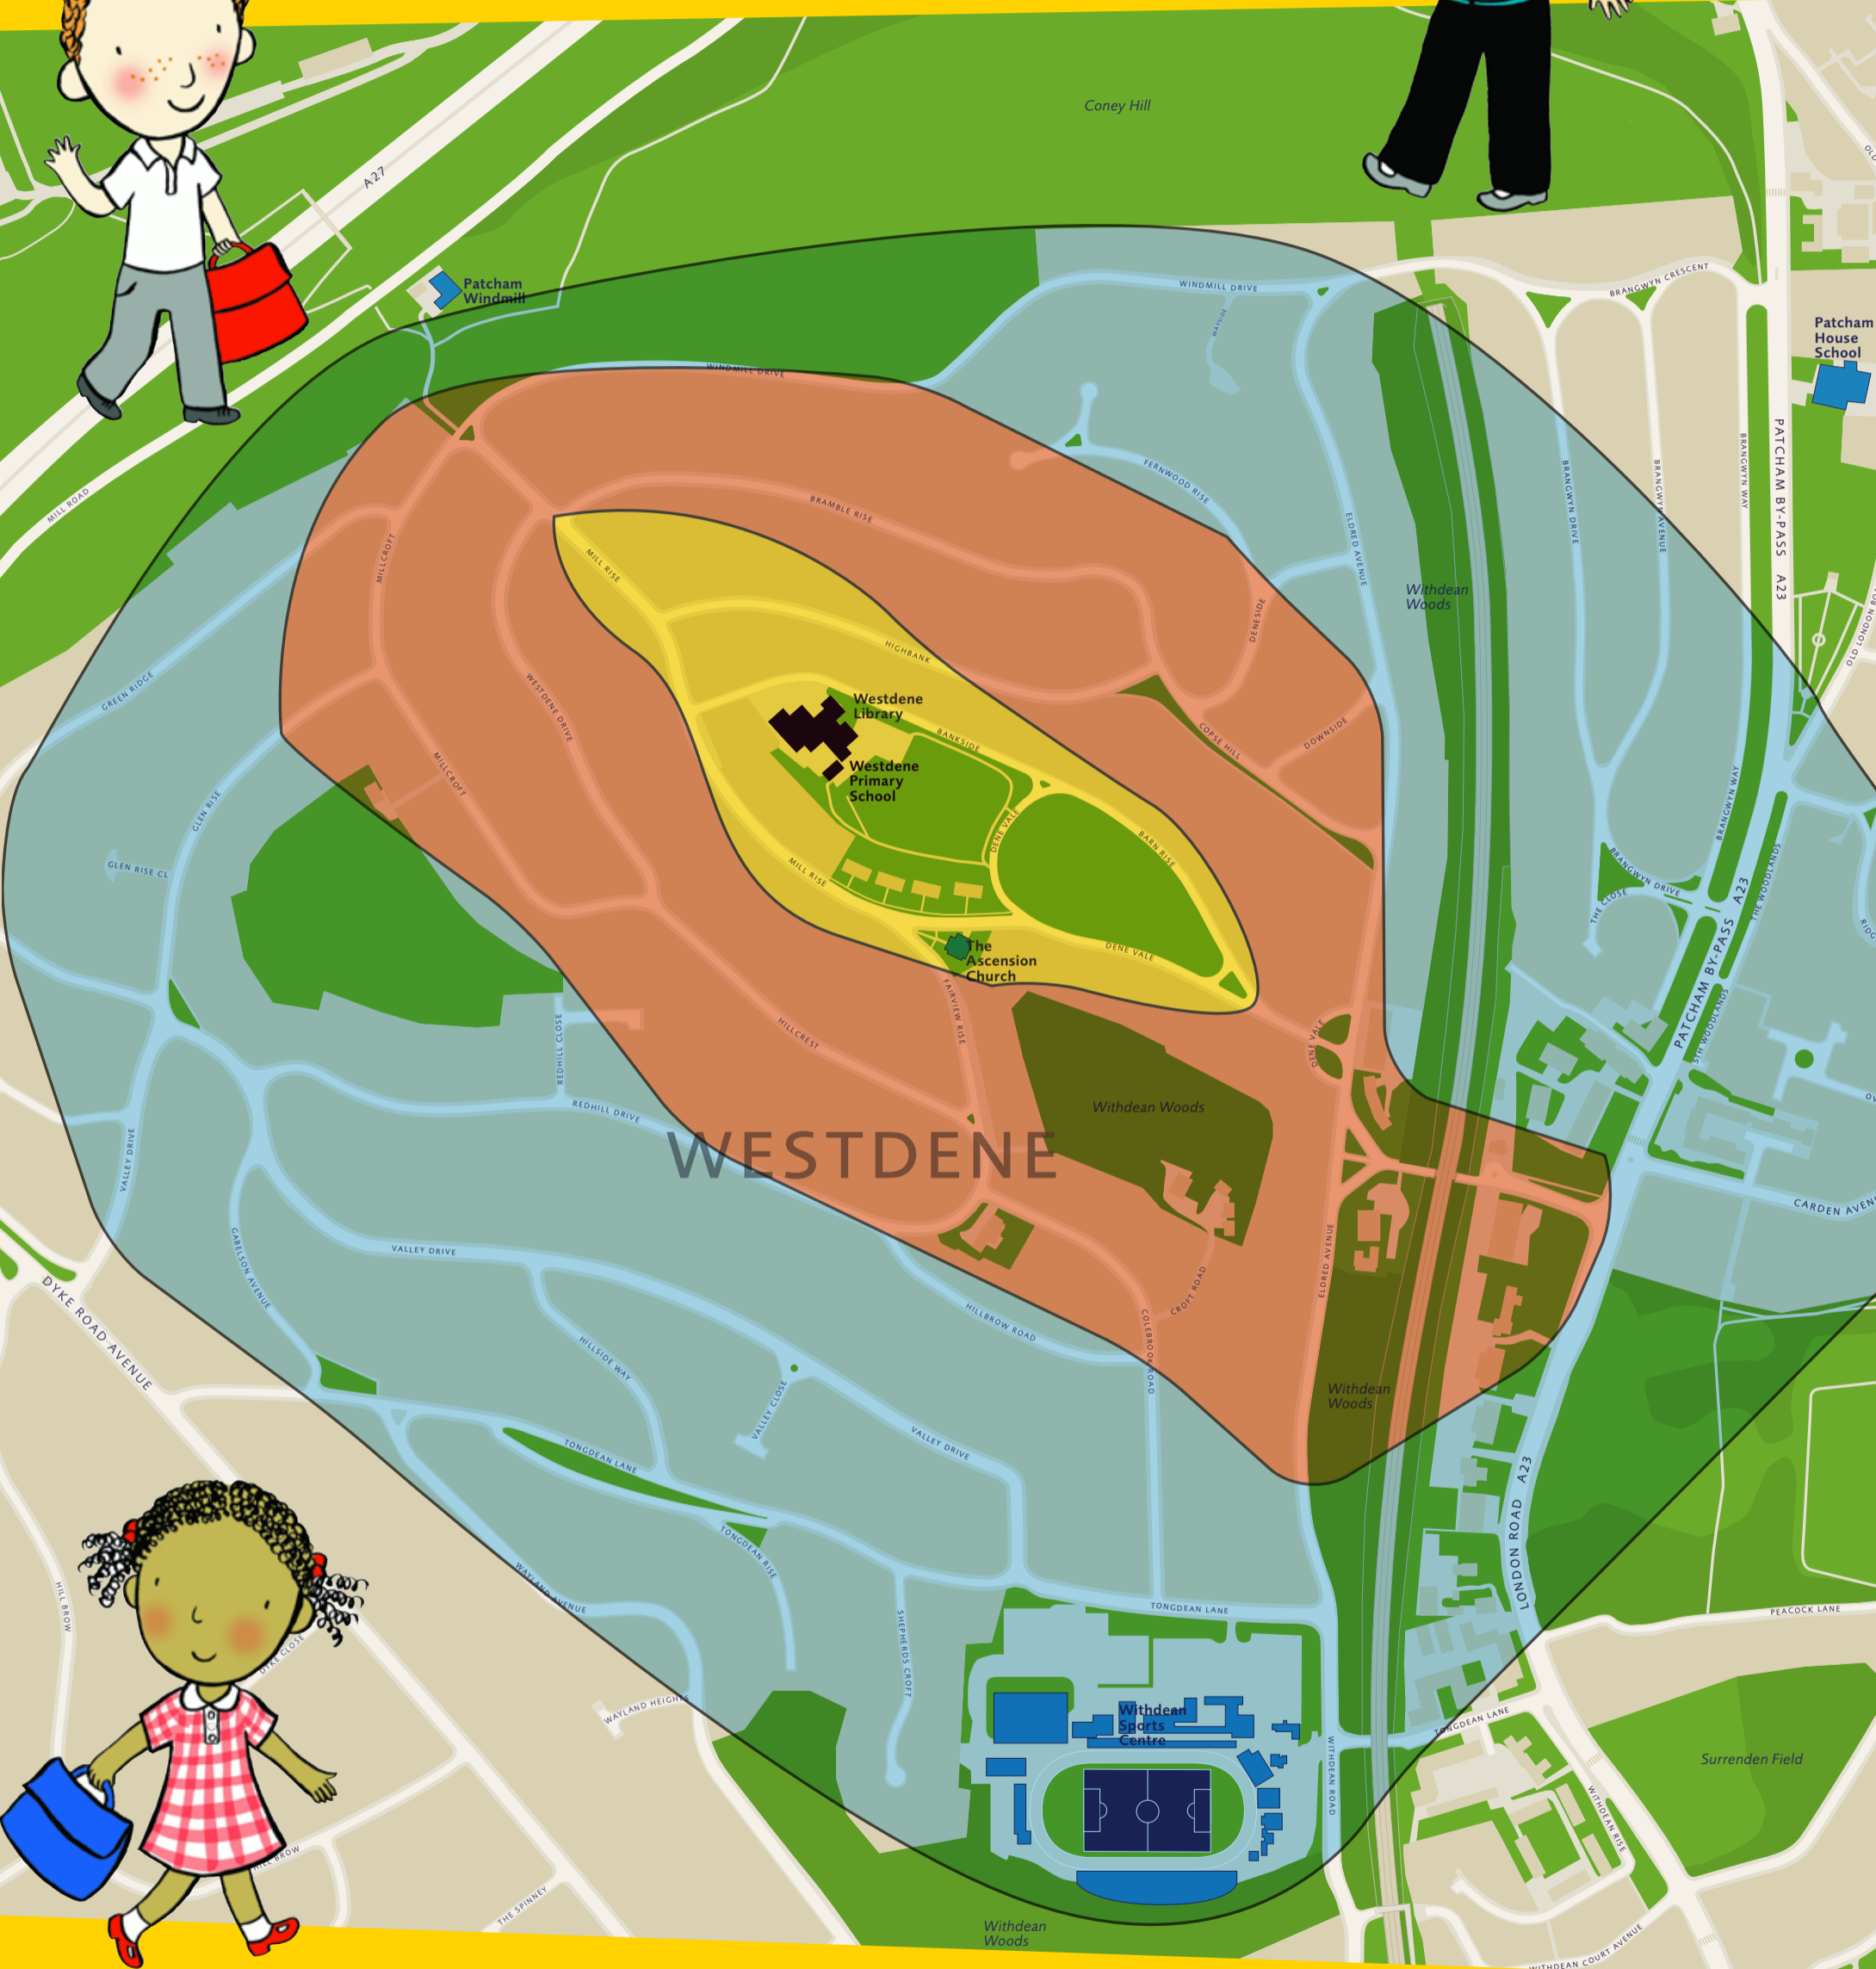

Walking Zones Map

Westdene Primary School

Key

- 5 mins zone
- 10 mins zone
- 15 mins zone