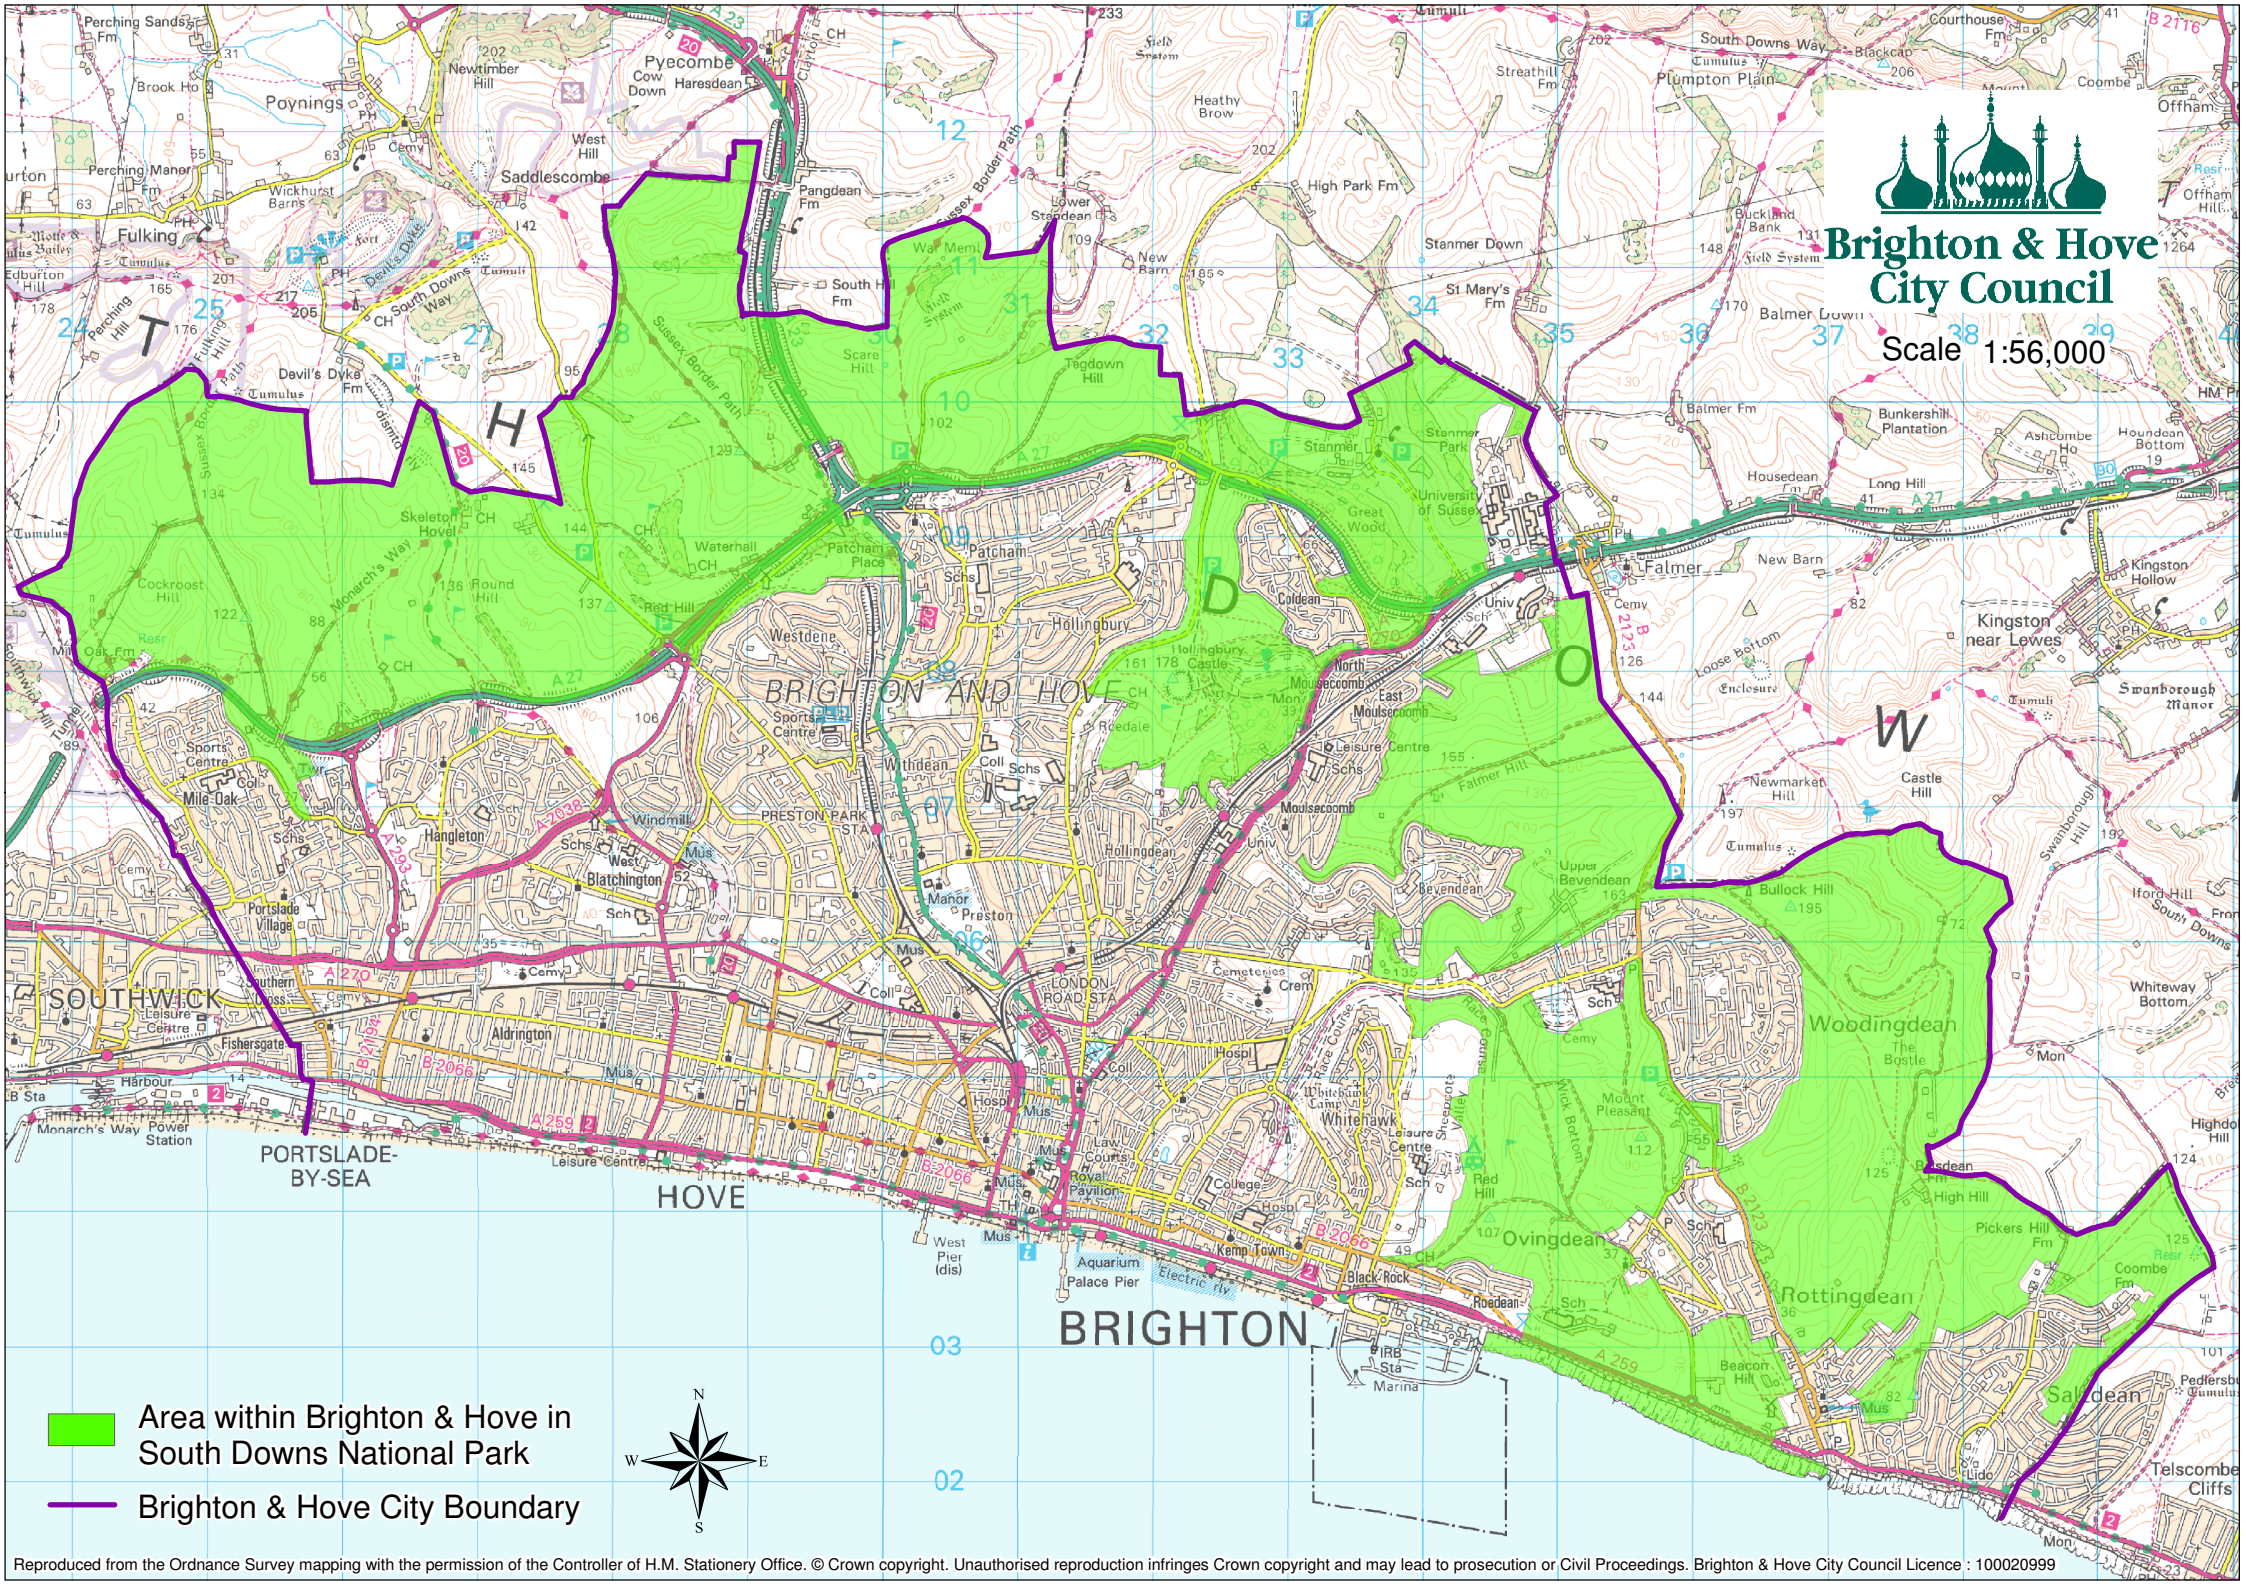

# Brighton & Hove City Council

Scale 1:56,000

-  Area within Brighton & Hove in South Downs National Park
-  Brighton & Hove City Boundary